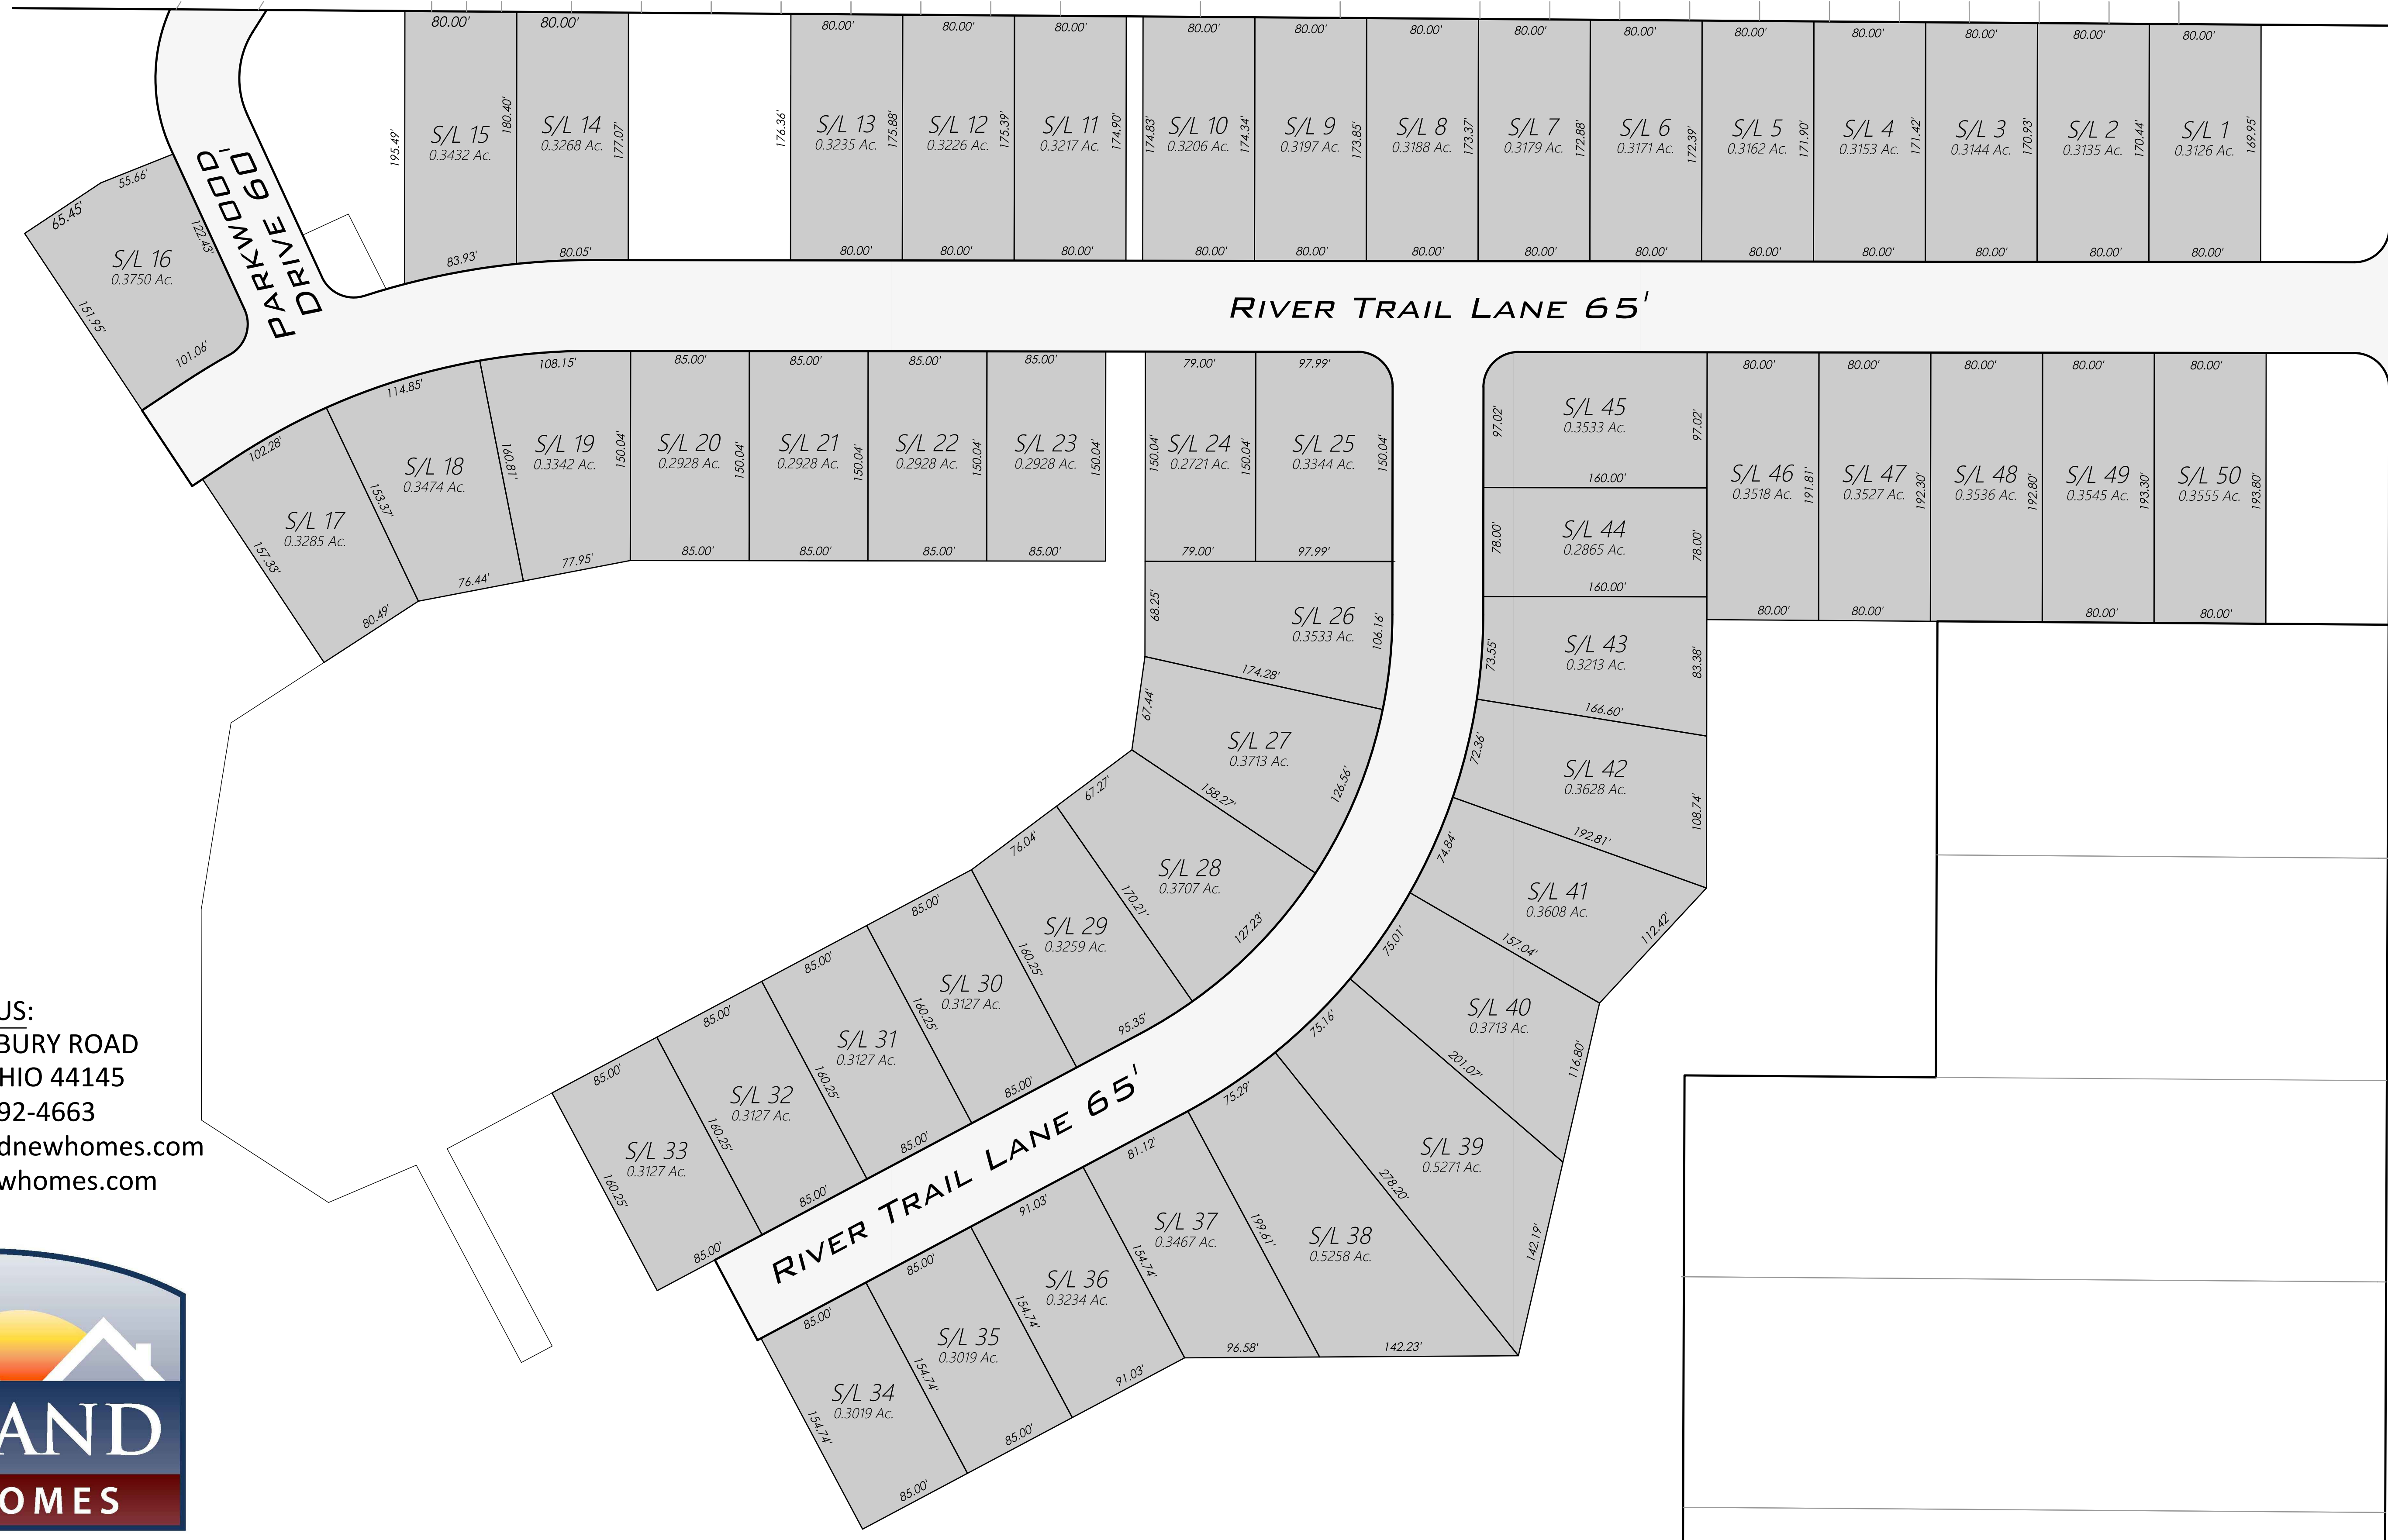

Riverside Trail Subdivision No. 1

Columbia Township - Ohio

VISIT US:
 905-C CANTERBURY ROAD
 WESTLAKE, OHIO 44145
 PH: (440) 892-4663
 email: matt@garlandnewhomes.com
www.garlandnewhomes.com