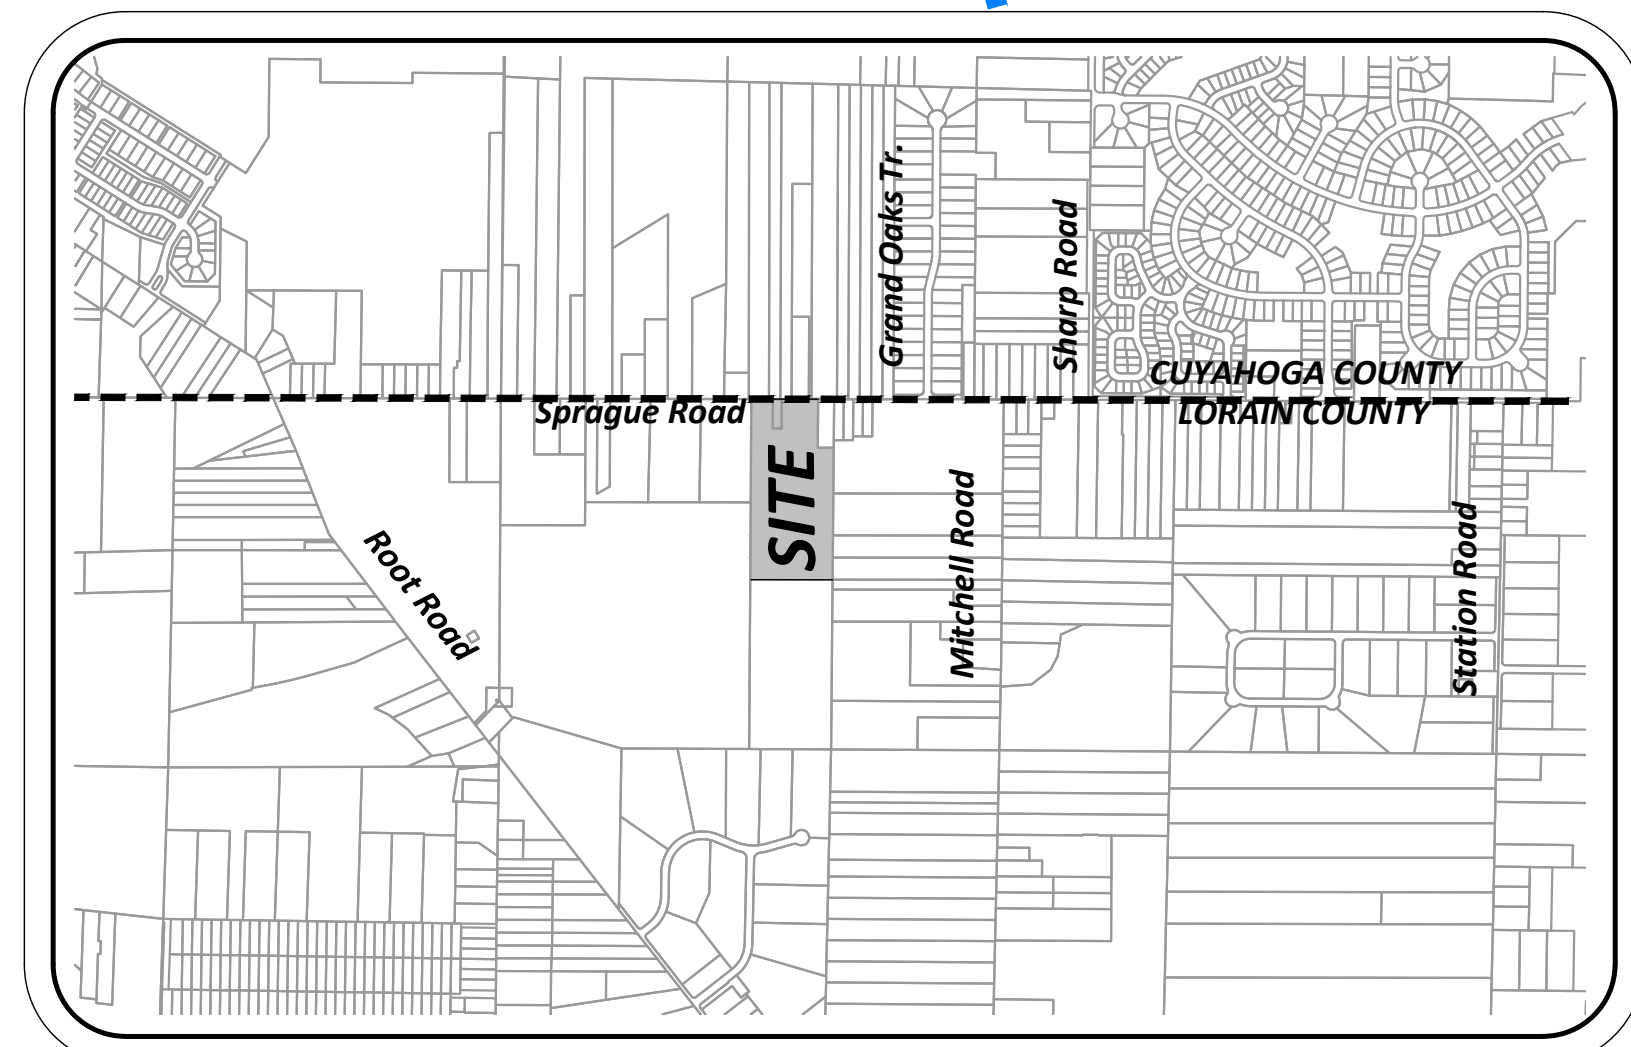

Jayna Reserve Subdivision

In Columbia Township - Lorain County

VISIT US:
905-C CANTERBURY ROAD
WESTLAKE, OHIO 44145
PH: (440) 892-4663
email: matt@garlandnewhomes.com
www.garlandnewhomes.com