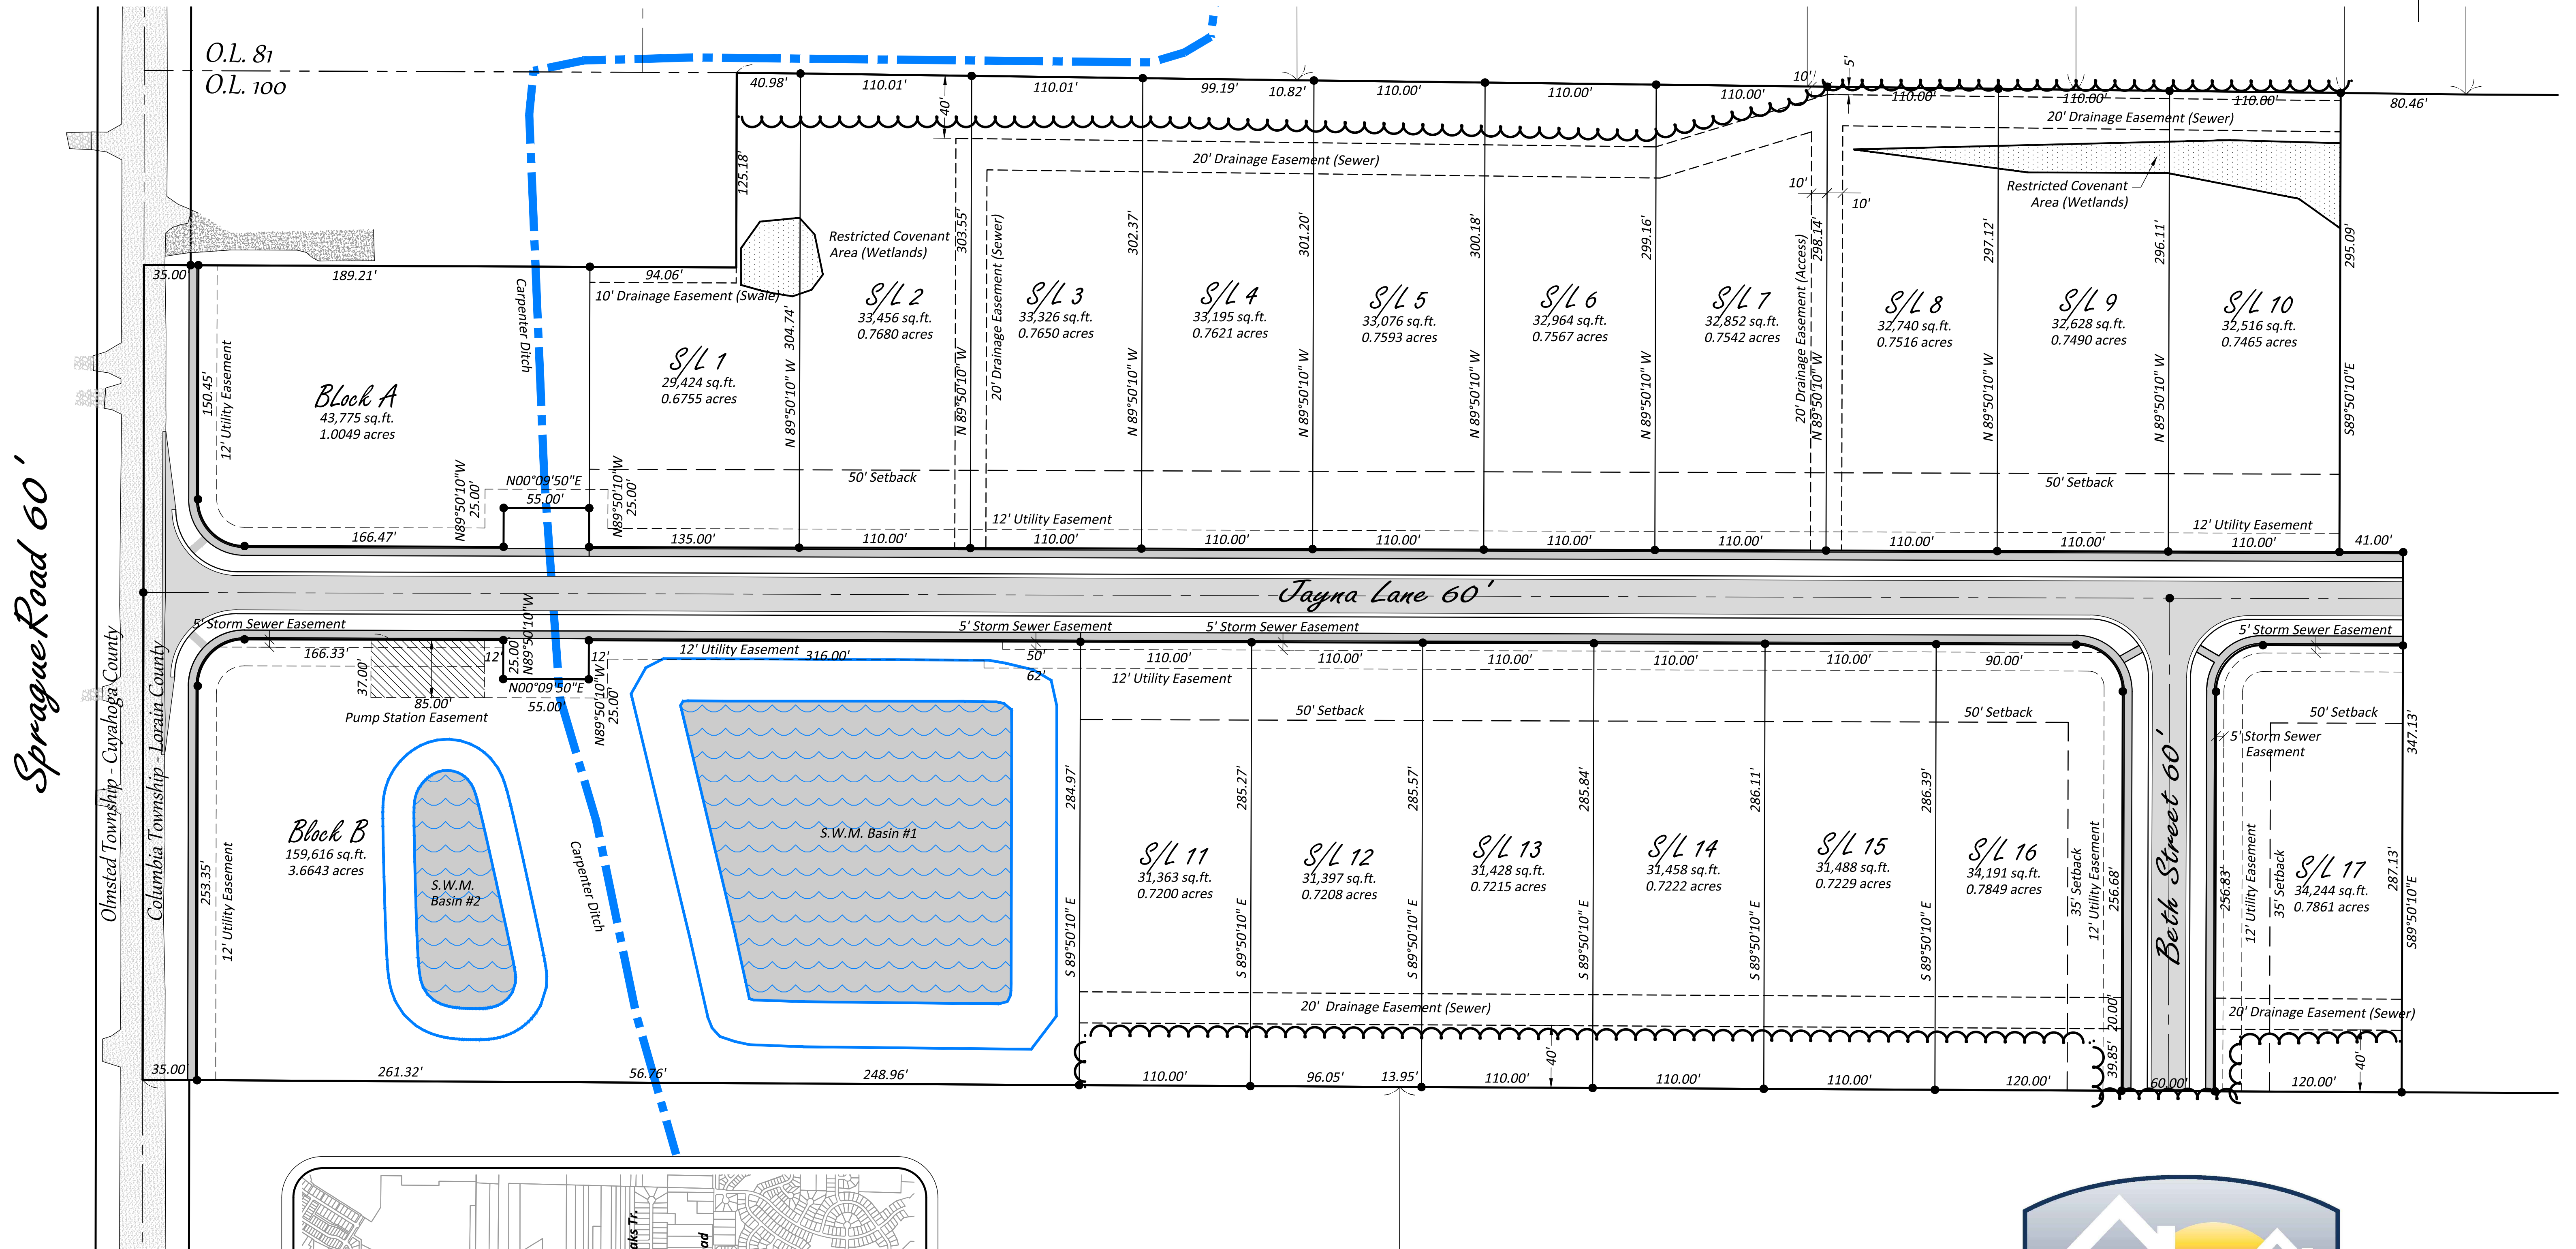

Jayna Reserve Subdivision

In Columbia Township - Lorain County

VISIT US:
905-C CANTERBURY ROAD
WESTLAKE, OHIO 44145
PH: (440) 892-4663
email: matt@garlandnewhomes.com
www.garlandnewhomes.com